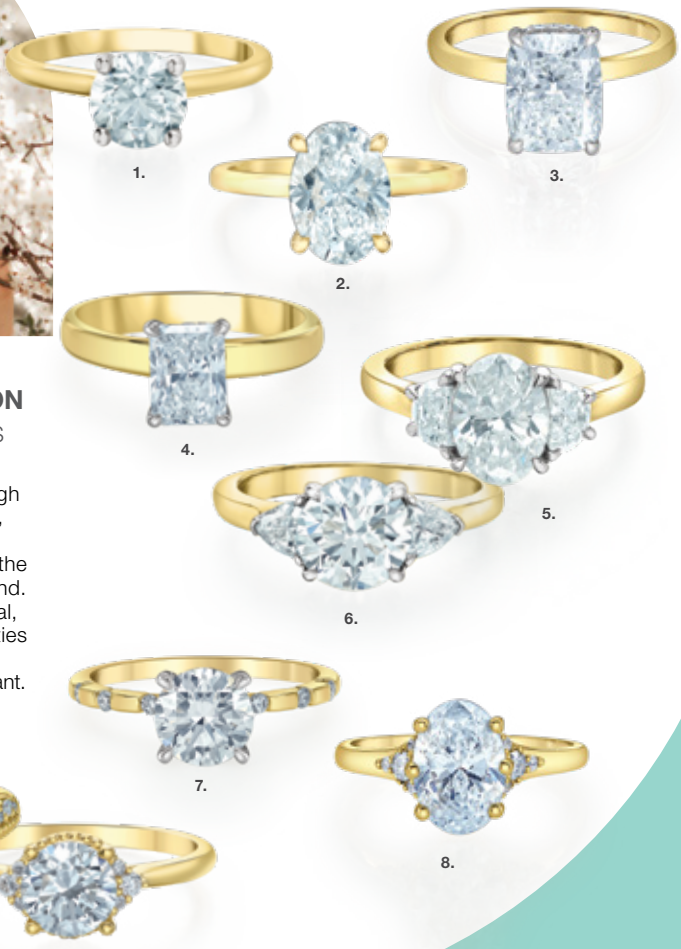

5.

PEARLS & DIAMONDS

9.

10.

PEARLS & DIAMONDS

6.

7.

TANZANITE & DIAMONDS

8.

12. SAPPHIRE & DIAMONDS

13. RUBY & DIAMONDS

14. EMERALD & DIAMONDS

- 1. DD8310 \$639 2. DD8309 \$599 3. DD8311 \$899 4. DD8279 \$649 5. DD8274 \$649 6. DD8292 \$779
- 7. DD8291 \$529 8. DD8293 \$1,079 9. DD8233 \$529 10. DD8232 \$449 11. DD8281 \$979
- 12. DD8184 \$1,459 13. DD8182 \$1,249 14. DD8183 \$1,259

- 1. LD141 14Kt 1.58ct \$1,919; 2.00ct \$2,249; 3.10ct \$2,749 2. LD123 14Kt 0.75ct \$2,149; 1.05ct \$2,299; 1.55ct \$2,849; 2.05ct \$2,999; 3.09ct \$4,799 3. LD191 14Kt 1.58ct \$2,899; 2.10ct \$3,299; 3.15ct \$4,199 4. LD184 14Kt 1.57ct \$4,399; 2.09ct \$4,899 5. LD186 14Kt 1.85ct \$3,699; 2.45ct \$4,299; 3.75ct \$5,399 6. LD160 14Kt 1.85ct \$3,799; 2.45ct \$4,399; 3.75ct \$5,999 7. LD185 14Kt 1.15ct \$2,599; 1.65ct \$3,199; 2.15ct \$3,599 8. LD211 14Kt 1.65ct \$2,999 9. LD154 14Kt 1.05ct \$2,499 & LD206 14Kt \$1,699 Wedding Band 10. LD212 14Kt 1.00ct \$2,399 11. LD119 14Kt 0.50ct \$1,599; 0.75ct \$1,999; 1.00ct \$2,149; 1.50ct \$2,799; 2.00ct \$3,499 12. LD161 14Kt 0.50ct \$1,799; 0.90ct \$2,149; 1.60ct \$2,999; 2.10ct \$3,499; 3.50ct \$4,599 13. LD143 14Kt 0.50ct \$1,799; 0.70ct \$2,199; 1.15ct \$2,799; 1.50ct \$3,199; 2.50ct \$4,149